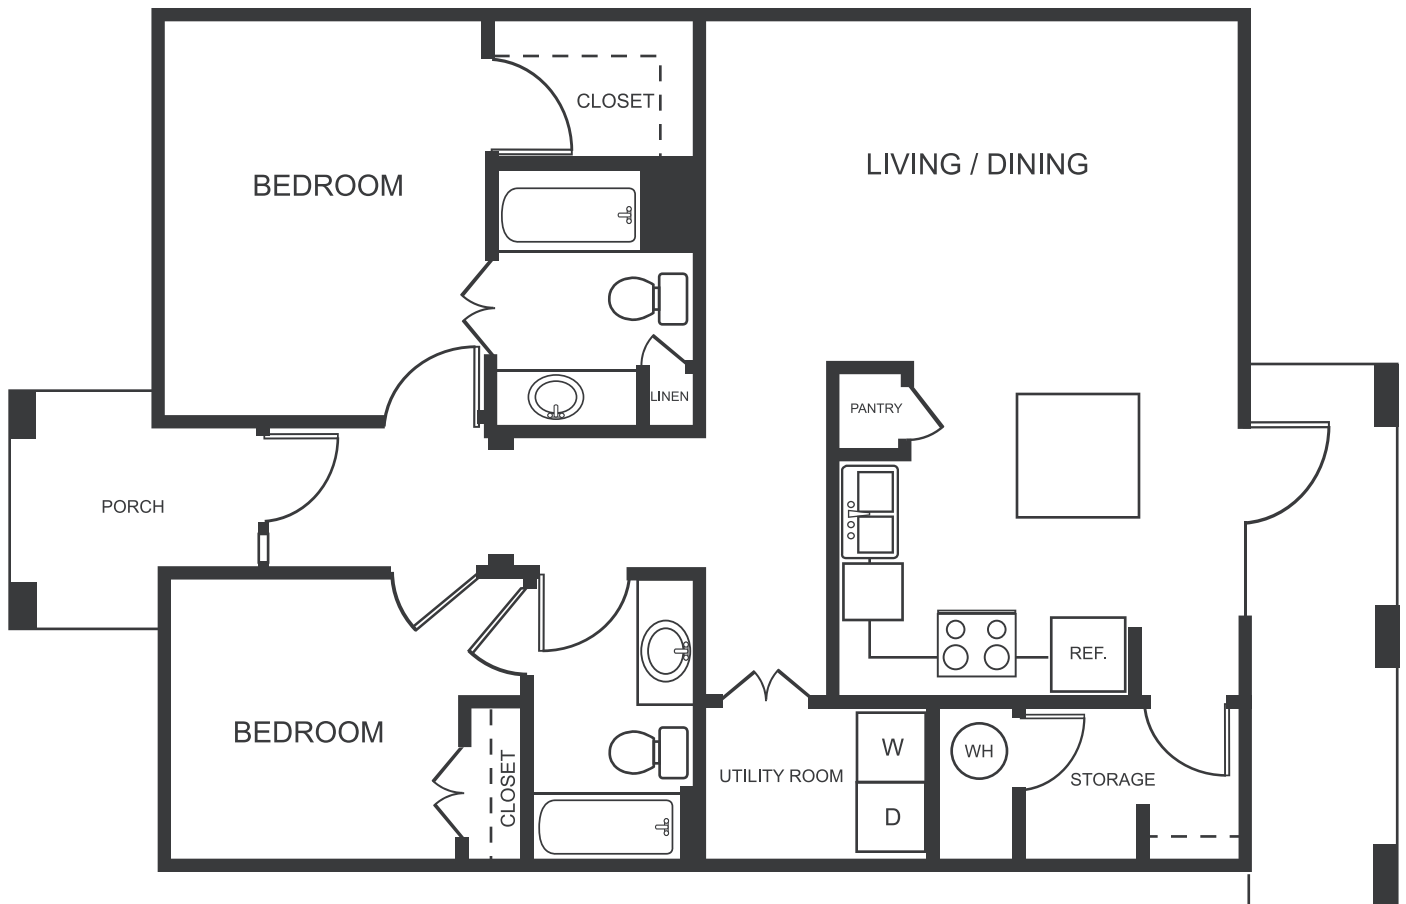

A2

1,088 Sq. Ft. / 2 Bed / 2 Bath

CYPRESSWOOD ESTATES

5331 Kuykendahl Rd | Houston, TX 77090

281.580.5333 | cypresswoodestates.com

All dimensions and square footages are approximate